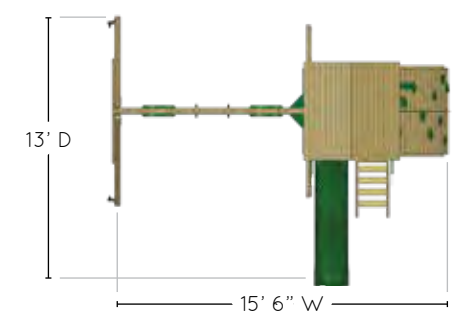

PLATFORM: 4' x 4'
DECK HEIGHT: 4'
SWING SET HEIGHT: 10'

For added safety, we recommend leaving a 6' perimeter around your swing set.