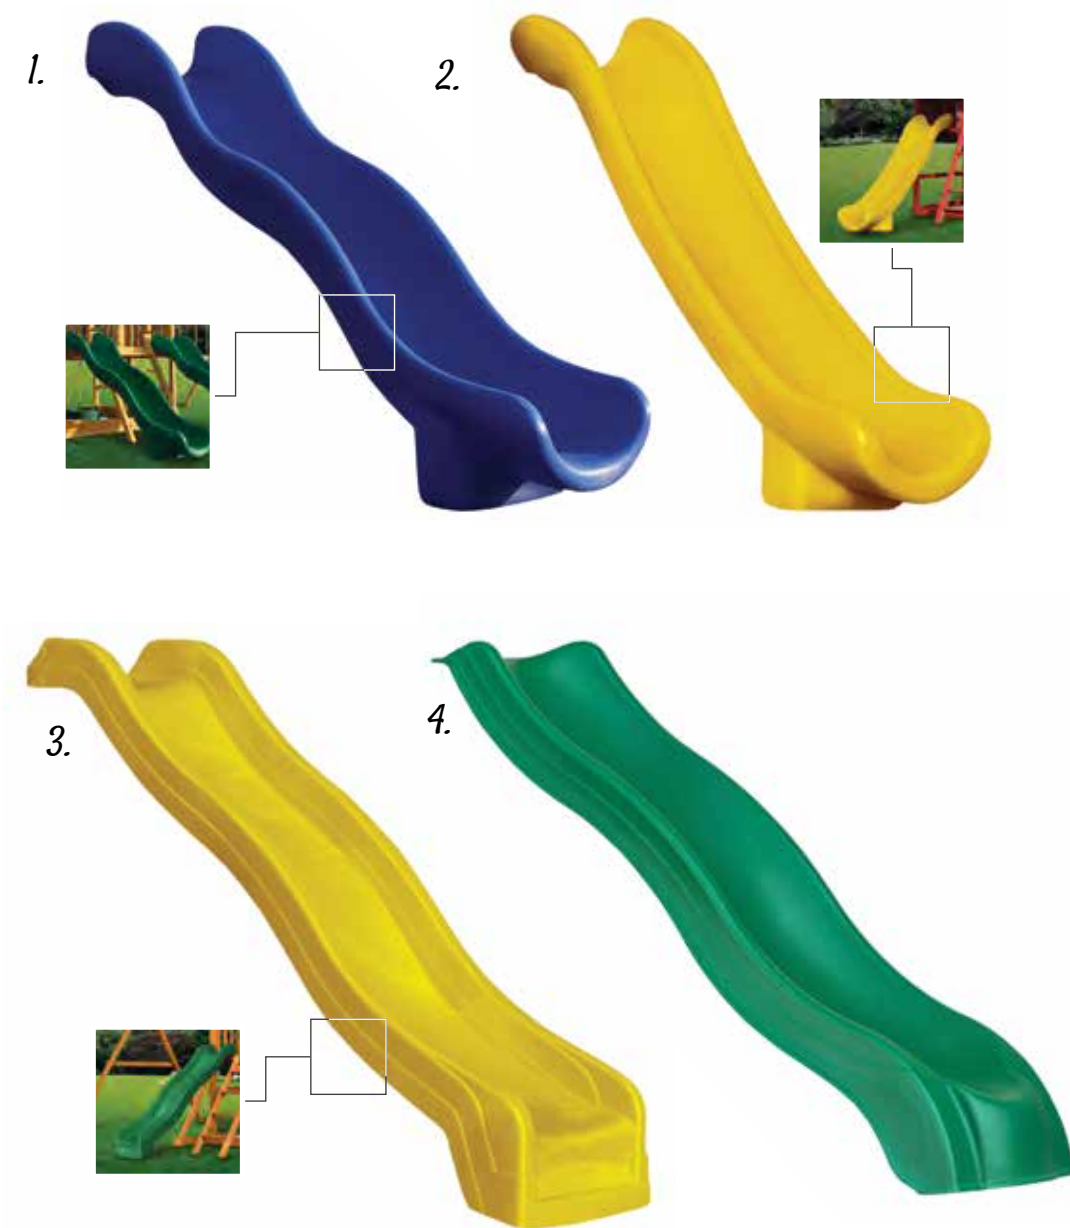

DIMS: 24" Dia

1. Super Wave Scoop Slide™

Heavy-duty double wall construction; commercial-grade; UV-protected against fading; solid base/ no wood frame required; Roto-Molded construction; Lifetime Warranty\*.