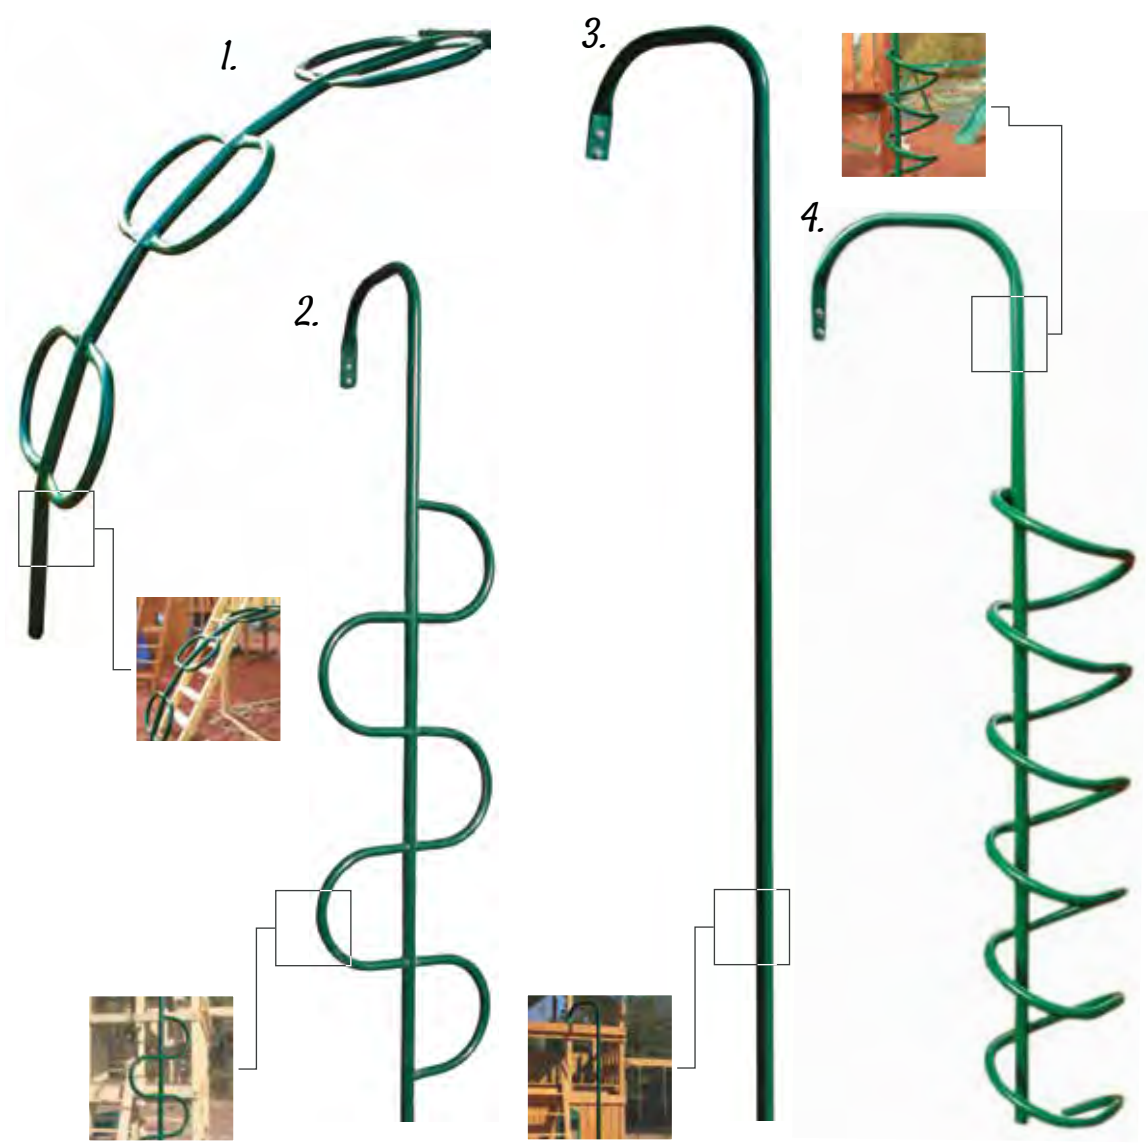

### 1. Canopy Accent

Add some extra dazzle to your canopy! These durable plastic pieces are easy to install; sold in pairs; hardware included.

**DIMS:** 13"W x 1"D x 10"H

### 3. Basketball Hoop

Get out and shoot some hoops! Attaches to just about anything; includes hardware, ball, pump, and needle.

**DIMS:** 23.75"W x 15"D x 16"H • 12" (rim diameter)

**1. Arch Climber**

Curved pole with oval rings; fits 5' deck heights; powder-coated steel. Available in green only.