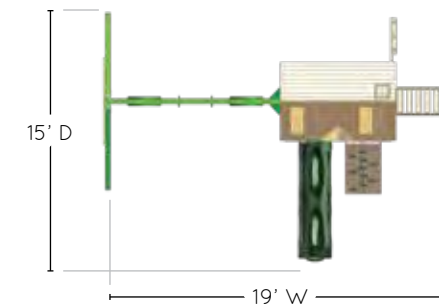

### 7 Framing Options

Timber Shield™

Natural Cedar

*“My grandchildren absolutely love their new swing set!”*

- Angela R. of Kentucky

PLATFORM: 4' x 6'  
DECK HEIGHT: 5'  
SWING SET HEIGHT: 12'

For added safety, we recommend leaving a 6' perimeter around your swing set.