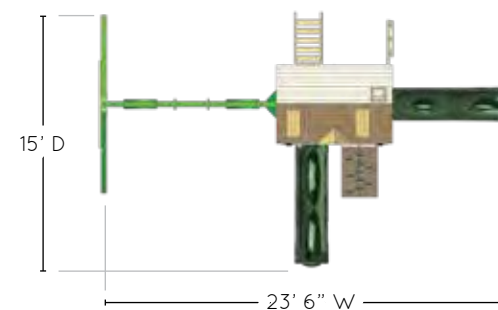

### 7 Framing Options

Timber Shield™

Natural Cedar

*“Look forward to my daughter having many years of fun with this play set.”*

- Samuel B. of Georgia

PLATFORM: 4' x 6'  
DECK HEIGHT: 5'  
SWING SET HEIGHT: 12'