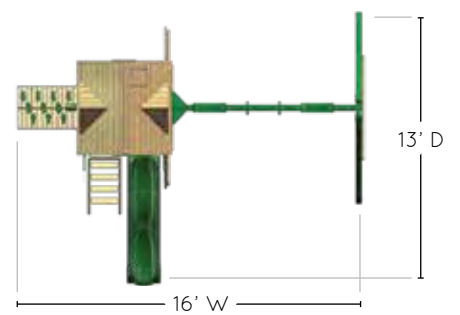

PLATFORM: 4' x 4'
DECK HEIGHT: 4'
SWING SET HEIGHT: 10' 6"

For added safety, we recommend leaving a 6' perimeter around your swing set.