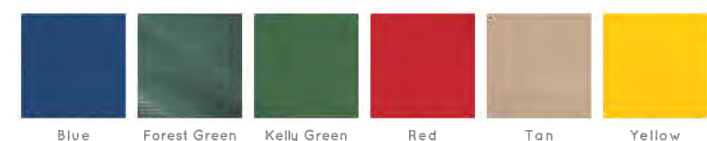

Available Vinyl Canopy Colors