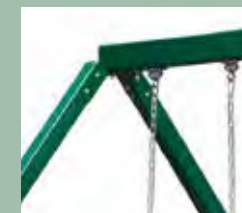

Timber Shield™

Many of our play sets feature our Timber Shield™ main posts & swing beams. Our Timber Shield™ uses solid 4x4 and 4x6 North American lumber which is then encased in a thick polyethylene. Timber Shield™ is splinter free, protected from the elements, and essentially maintenance-free.

Look for this icon to see whether Timber Shield™ is available.