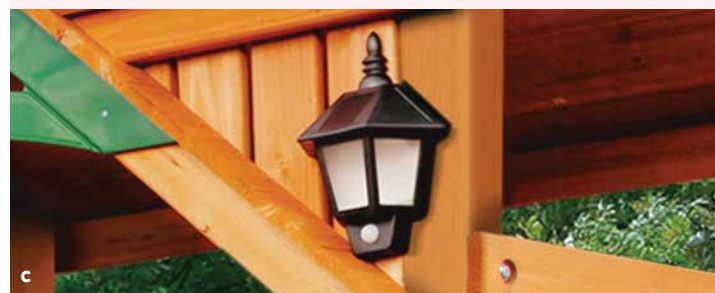

### 7 Framing Options

Timber Shield™

Natural Cedar

“Everything we wanted and more!”

- Taylor M. of Kentucky

PLATFORM: 4' x 6'  
DECK HEIGHT: 5'  
SWING SET HEIGHT: 12'

For added safety, we recommend leaving a 6' perimeter around your swing set.