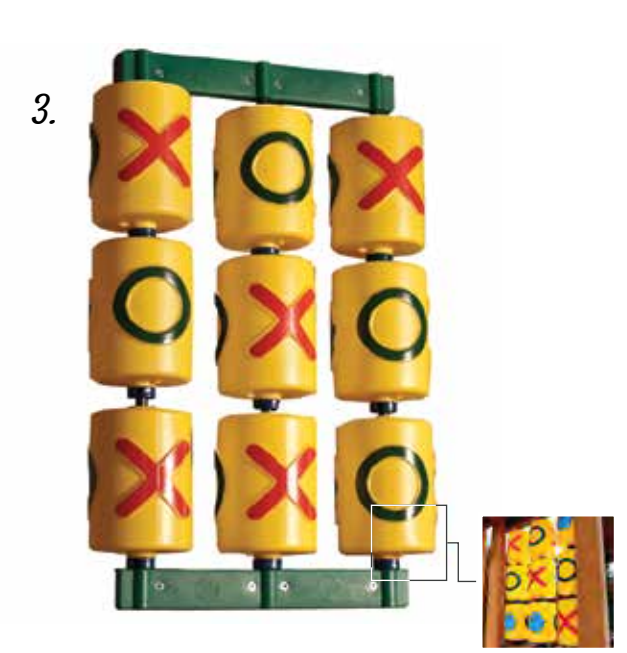

### 3. Tic-Tac-Toe Panel

Bring more fun and games to your swing set with the Tic-Tac-Toe Spinner Panel. Can be easily installed on most residential wooden swing sets.

**DIMS:** 12"W x 3.5"D x 19"H (overall); 3.5"Dia x 4.6"H (spinner)