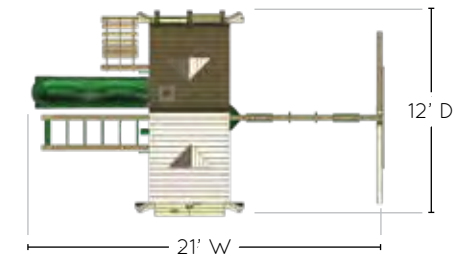

PLATFORM: 4' x 6'
DECK HEIGHT: 5'
SWING SET HEIGHT: 12'

For added safety, we recommend leaving a 6' perimeter around your swing set.