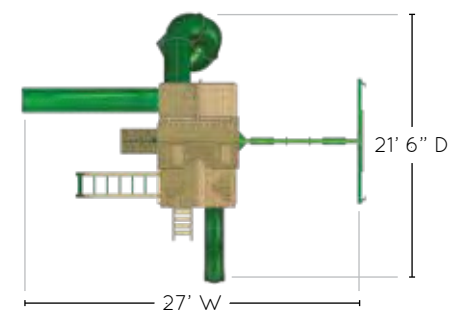

- 1ST PLATFORM: 3' x 6'
- 1ST DECK HEIGHT: 4'
- 2ND PLATFORM: 4' x 6'
- 2ND DECK HEIGHT: 5'
- 3RD PLATFORM: 2' 6" x 6'
- 3RD DECK HEIGHT: 7'
- SWING SET HEIGHT: 13'

For added safety, we recommend leaving a 6' perimeter around your swing set.