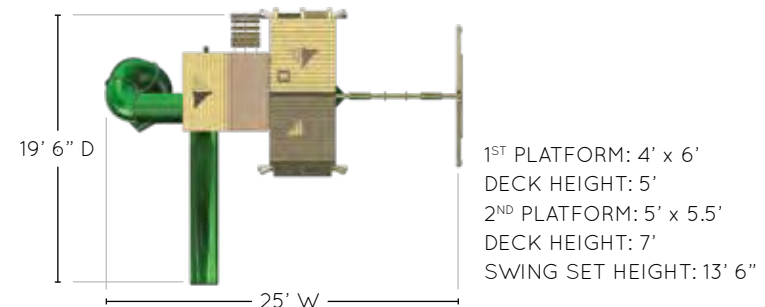

a. Sunbrella® Brannon Redwood Canopy   b. Green Vinyl Canopy   c. Sunbrella® Canvas Forest Green Canopy   d. Rear View

For added safety, we recommend leaving a 6' perimeter around your swing set.