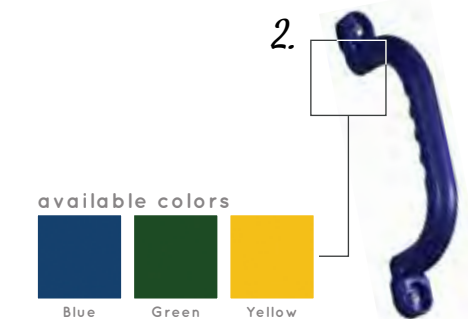

3. Adjustable Glider Brackets

These glider brackets are perfect for adding extra glide to some of our accessories. Sold in pairs; made of steel; can be used on any beam that measures between 3" and 4.5" wide.

DIMS: 6"W x 18.75"D x 2"H

4. 37' Metal Grab Handle

Two flange options: flush mounted for 4x4 or larger; or wrap-around for 2x4 rails or ladders; powder-coated green.

DIMS: 37"L