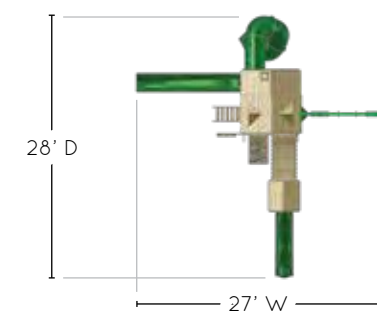

### 3 Optional Add-Ons

1<sup>ST</sup> PLATFORM: 4' x 6'  
1<sup>ST</sup> DECK HEIGHT: 5'  
2<sup>ND</sup> PLATFORM: 2.5' x 6'  
2<sup>ND</sup> DECK HEIGHT: 7'  
SWING SET HEIGHT: 13'

For added safety, we recommend leaving a 6' perimeter around your swing set.