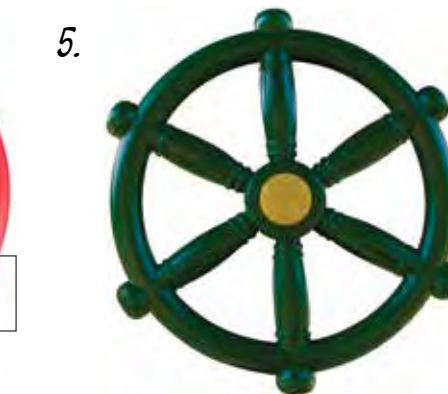

### 4. Steering Wheel

Available in blue, green, red, or yellow.

**DIMS:** 12"Dia