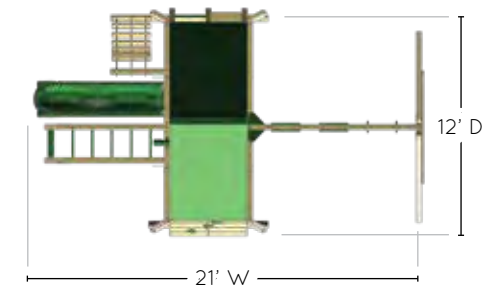

2 Optional Add-On

For added safety, we recommend leaving a 6' perimeter around your swing set.