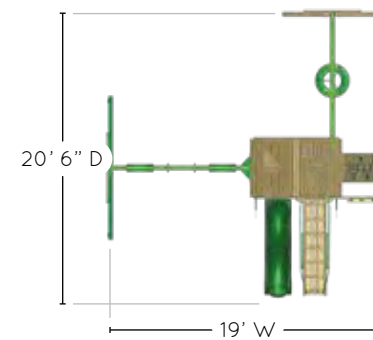

3 Optional Add-Ons

For added safety, we recommend leaving a 6' perimeter around your swing set.