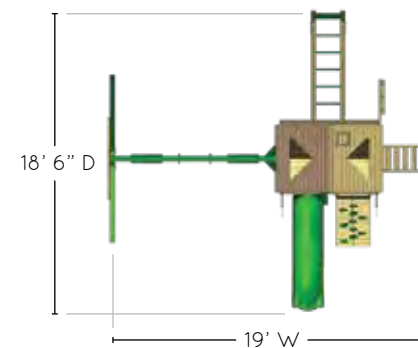

Natural Cedar

Treehouse Add-On  
AVAILABLE FOR STANDARD ROOF ONLY

Fort Add-On  
AVAILABLE FOR STANDARD ROOF ONLY

**3** Optional Add-Ons

PLATFORM: 4' x 6'  
DECK HEIGHT: 5'  
SWING SET HEIGHT: 11' - 12'

For added safety, we recommend leaving a 6' perimeter around your swing set.