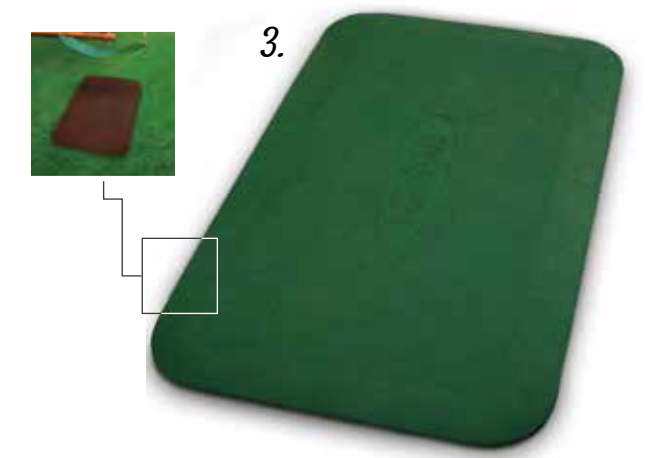

1. Arch Climber

Curved pole with oval rings; fits 5' deck heights; powder-coated steel. Available in green only.

DIMS: 60"H

2. Tree Climber

Wider, curved pole; fits 5' and 6' deck heights; powder-coated steel. Available in green only.

DIMS: 124"H

3. Fireman's Pole

Straight slide pole; fits 5' and 6' deck heights; powder-coated steel. Available in green only.

DIMS: 124"H

4. Corkscrew Climber

Twisted pole; fits 5' and 6' deck heights; powder-coated steel. Available in green only.

DIMS: 124"H

1. Safety Bumper Pad

A single bumper pad adds cushion to 2x4 boards above slides and ladders. Available in blue or green.

2. Sandbox Cover

Keeps out leaves, debris, and pets, too! Easy to snap on or off; resistant to tearing or fraying; includes UV and mildew protectant; available in blue or green.

3. Play Protector

Prevents excessive wear and provides a level landing area under slides and swings. Available in green or red.

DIMS: 24"W x 40"D x 1"H