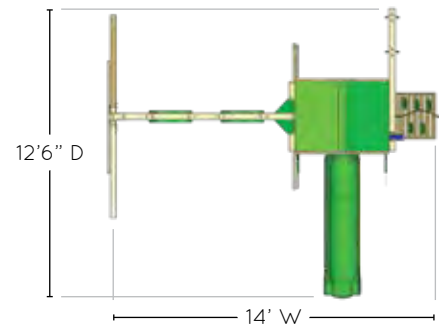

PLATFORM: 4' x 3'
DECK HEIGHT: 4'
SWING SET HEIGHT: 10'

For added safety, we recommend leaving a 6' perimeter around your swing set.