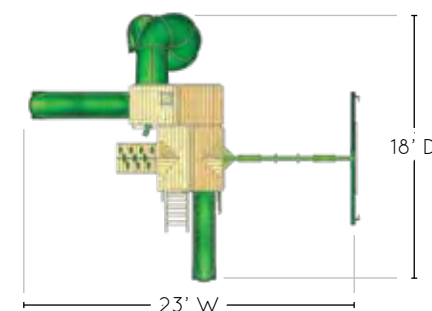

1ST PLATFORM: 4' x 4'
1ST DECK HEIGHT: 4'
2ND PLATFORM: 2' 6" x 6"
2ND DECK HEIGHT: 5'
SWING SET HEIGHT: 11' 6"

For added safety, we recommend leaving a 6' perimeter around your swing set.