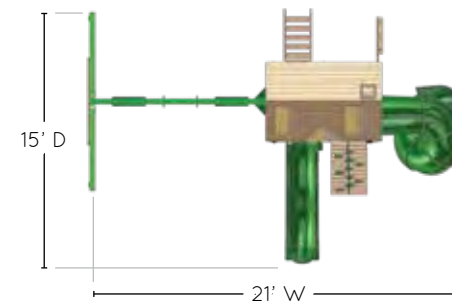

### 7 Framing Options

Timber Shield™

Natural Cedar

“Everything we wanted and more!”

- Taylor M. of Kentucky

PLATFORM: 4' x 6'  
DECK HEIGHT: 5'  
SWING SET HEIGHT: 12'

For added safety, we recommend leaving a 6' perimeter around your swing set.