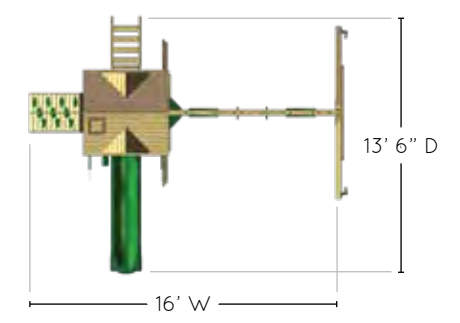

PLATFORM: 4' x 4'
DECK HEIGHT: 4'
SWING SET HEIGHT: 10' 6"

For added safety, we recommend leaving a 6' perimeter around your swing set.