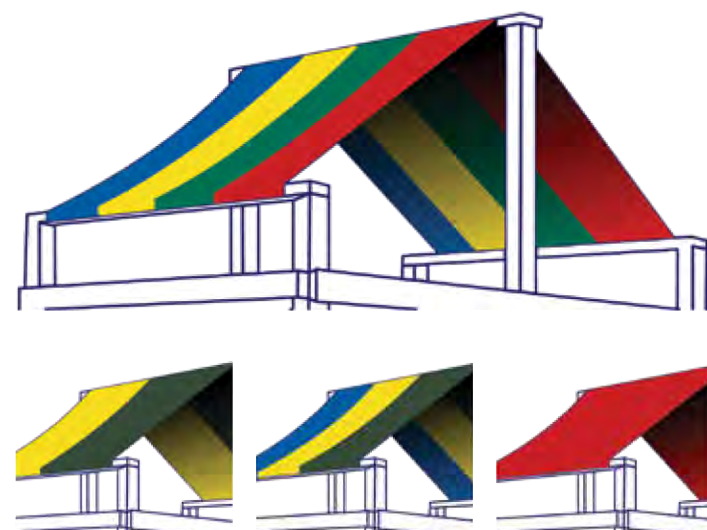

Custom Canopies

We can make any size canopy to your specifications. You can choose a solid color, a multi-color stripe, or a simple pattern canopy in any size you need.

To receive a quote, simply provide us with the desired dimensions, colors, and patterns. You can also choose either snaps or grommet fasteners.

CALL YOUR LOCAL DEALER TODAY FOR A QUOTE.

Available Vinyl Canopy Colors

Replacement Fabric Canopies

LASTING COLOR

Sunbrella® fabrics' color stay strong and vibrant, even through intense sunlight exposure.

High performance, UV stabilized pigments are added during the production of fade-resistant Sunbrella fiber, giving Sunbrella yarn and fabric color throughout that won't fade or wash away, even when cleaning with bleach.

WORRY-FREE & DURABLE

Sunbrella fabric resists stains and fading, so there's no need to worry about your fabric while living your life.

Sunbrella fabrics can last two to ten times longer than conventional fabrics. The impact of producing cotton canvas, for example, must be multiplied many times to compare it with Sunbrella fabric's extended longevity.

SUN PROTECTION

The Skin Cancer Foundation recommends Sunbrella as an aid in the prevention of sun-induced damage to the skin.

GREENGUARD® CERTIFIED

Sunbrella furniture fabrics are certified by the GREENGUARD® Institute's Children and Schools standard as contributing to healthy indoor air by being a very low emitting interior product.

PlayNation Play Systems warrants its Regal™, Imperial™ and Empire™ series swing sets to be free from defects in workmanship and materials, under normal use and conditions, for a period of 15 years for above ground structural wood components and for two years for all other components (e.g., swings, slides, hardware, plastics, tarps, rope ladder, etc.).

PlayNation warrants its Premium Redwood swing sets to be free from defects in workmanship and materials, under normal use and conditions, for the lifetime of the product for all Redwood components. All hardware/non-wood components are covered for a period of three years and all ropes and canopies are covered for a period of one year.

PlayNation warrants its Lifetime™ series swing sets to be free from defects in workmanship and materials, under normal use and conditions, for the lifetime of the product for above ground structural wood components and for two years for all other components (e.g., swings, slides, hardware, plastics, tarps, rope ladder, etc.) except PlayNation's Super Scoop Slides™ and Super Tube Spiral Slides™.

PlayNation warrants all remaining products, including but not limited to its Free Standing Swing Set, Free Standing Tire Swing, See-Saw, Children's Picnic Table with Umbrella, Play-Zee-Bo™, Mountain Lodge Playhouse, Riviera Playhouse, and spring riders to be free from defects in workmanship and materials, under normal use and conditions, for a period of 1 year. All accessories purchased separate from those included with one of our swing set packages have a one year limited warranty.

PlayNation warrants its Super Scoop Slides™ and Super Tube Spiral Slides™ to be free from defects in workmanship and materials, under normal use and conditions, for the lifetime of the product.