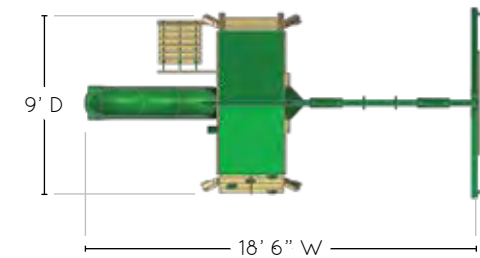

## Roof Styles

Vinyl Canopy GREEN

Wood Roof LATITUDE DELUXE - SHOWN ON RIGHT

*Very pleased and excited for future fun on this playset!*

- Jeremy B. of Texas

PLATFORM: 4' x 3'  
DECK HEIGHT: 4'  
SWING SET HEIGHT: 9' - 10'