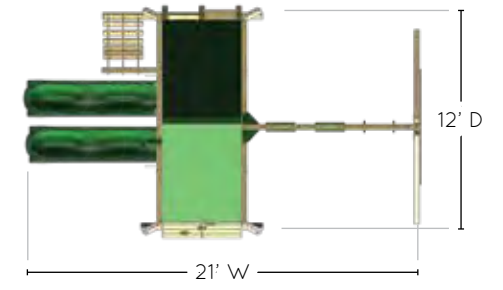

PLATFORM: 4' x 6'
DECK HEIGHT: 5'
SWING SET HEIGHT: 11'

For added safety, we recommend leaving a 6' perimeter around your swing set.