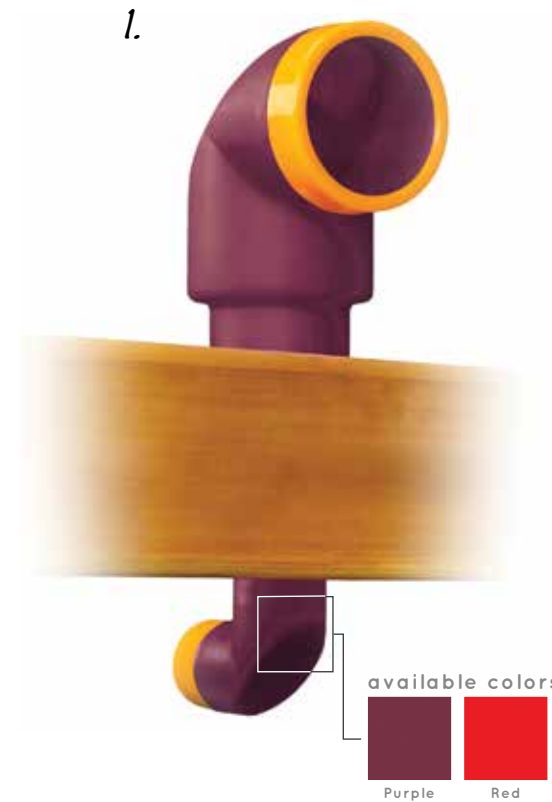

1. Looney Play Periscope

Kids will spot adventure with the Looney Play Periscope! Available in purple or red. *Includes working mirrors!*

DIMS: 5"W x 5"D x 12"H