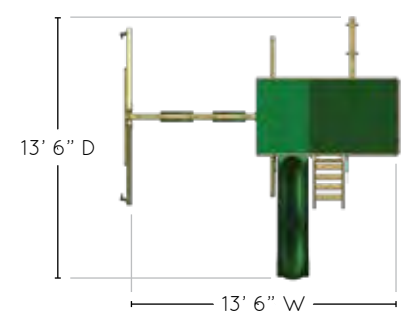

PLATFORM: 3' 6" x 3' 6"
DECK HEIGHT: 4'
SWING SET HEIGHT: 10' 6"

For added safety, we recommend leaving a 6' perimeter around your swing set.