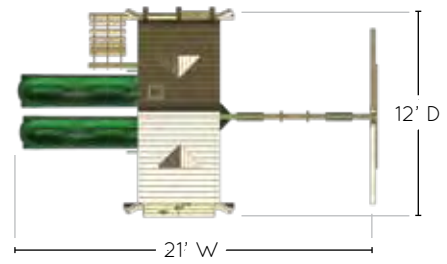

Dane's Dueller™

- Two Alpine Wave Slides™
- Rock Wall with Climbing Rope
- Safe Entry Ladder and Metal Rung Ladder Combo
- Deluxe Rope Ladder
- Belt Swings - 2
- Trapeze Swing
- 360° Turbo Tire Swing™ with Swivel
- Steering Wheel
- Play Telescope
- Tic-Tac-Toe Panel
- Tongue & Groove Wood Roof Featuring Dormers, a Sunburst, and a Chimney

...list continued at right ▶

PLATFORM: 4' x 6'
DECK HEIGHT: 5'
SWING SET HEIGHT: 12'

For added safety, we recommend leaving a 6' perimeter around your swing set.