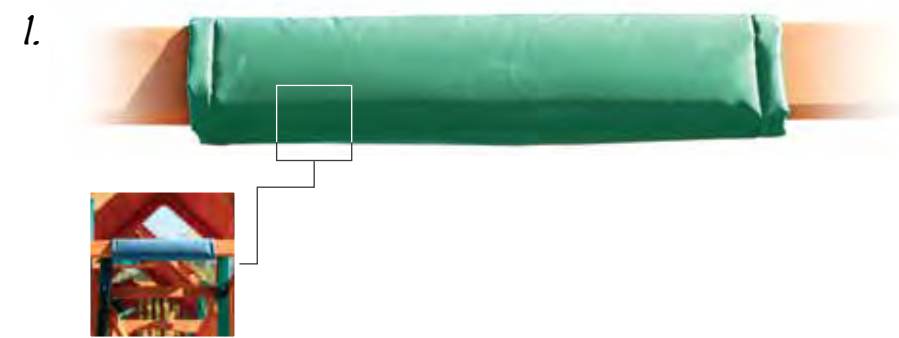

1. Safety Bumper Pad

A single bumper pad adds cushion to 2x4 boards above slides and ladders. Available in blue or green.

2. Sandbox Cover

Keeps out leaves, debris, and pets, too! Easy to snap on or off; resistant to tearing or fraying; includes UV and mildew protectant; available in blue or green.

3. Play Protector

Prevents excessive wear and provides a level landing area under slides and swings. Available in green or red.

DIMS: 24"W x 40"D x 1"H