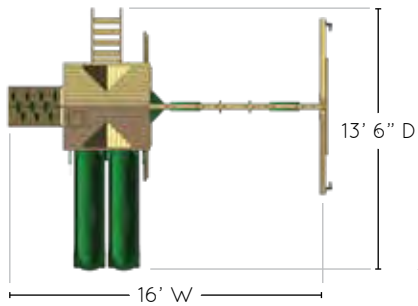

PLATFORM: 4' x 4'
DECK HEIGHT: 4'
SWING SET HEIGHT: 10' 6"

For added safety, we recommend leaving a 6' perimeter around your swing set.