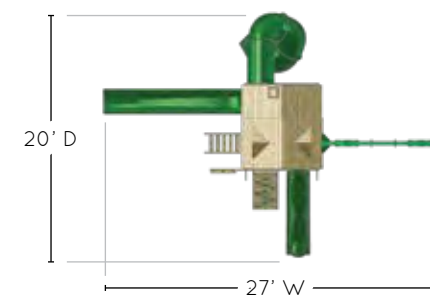

### 3 Optional Add-Ons

1<sup>ST</sup> PLATFORM: 4' x 6'  
DECK HEIGHT: 5'  
2<sup>ND</sup> PLATFORM: 2.5' x 6'  
DECK HEIGHT: 7'  
SWING SET HEIGHT: 13'

For added safety, we recommend leaving a 6' perimeter around your swing set.