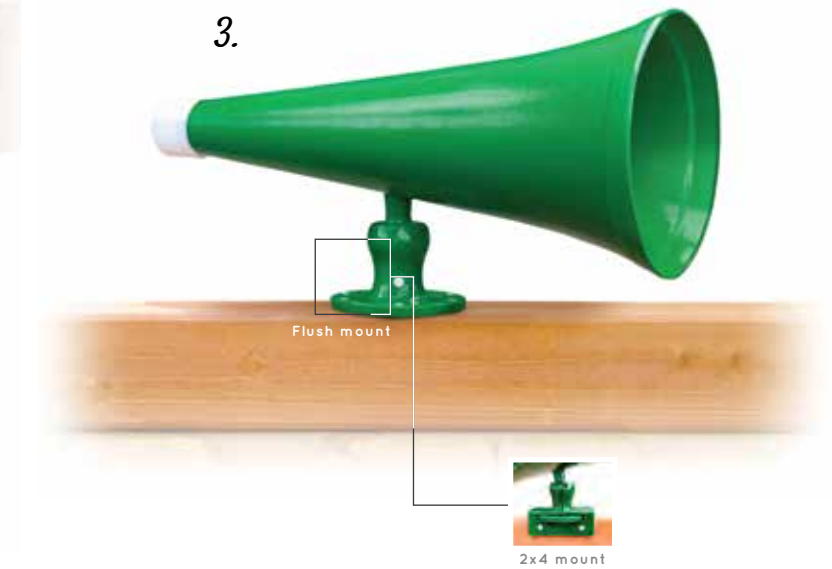

### 4. Jumbo Play Binoculars

Imagine what you can see! Available in green with yellow trim. *For play only - does not magnify.*

**DIMS:** 10.5"W x 11.5"D x 8"H

### 1. Looney Play Periscope

Kids will spot adventure with the Looney Play Periscope! Available in purple or red. *Includes working mirrors!*

**DIMS:** 5"W x 5"D x 12"H

### 2. Play Periscope

Great for explorers! Available in blue, green, or yellow. *Includes working mirrors!*

**DIMS:** 4.25"W x 4.25"D x 15"H