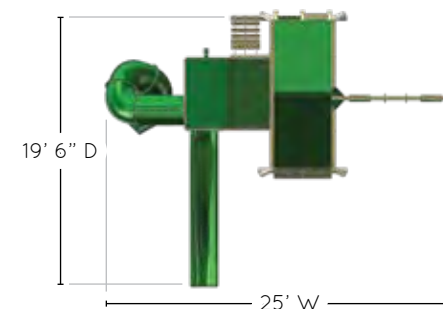

### 1 Roof Styles

Vinyl Canopy GREEN

Sunbrella® Canopy CANVAS FOREST GREEN

Sunbrella® Canopy BRANNON REDWOOD

*Our girls really enjoy the variety of activities this set has to offer!*

- Kara H. of Indiana

1<sup>ST</sup> PLATFORM: 4' x 6'  
DECK HEIGHT: 5'  
2<sup>ND</sup> PLATFORM: 5' x 5.5'  
DECK HEIGHT: 7'  
SWING SET HEIGHT: 13'