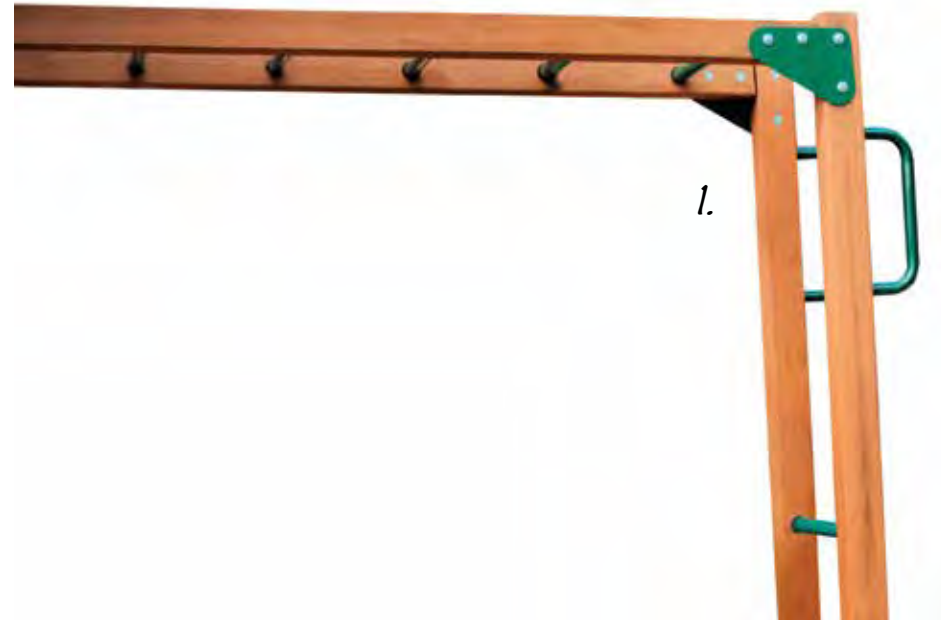

1. Monkey Bars

Let's monkey around! Every kid loves monkey bars! Increases physical strength and motor skills.