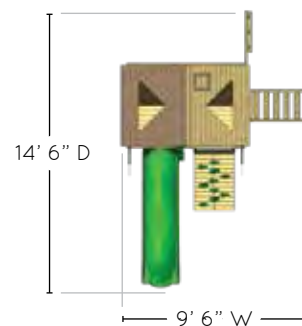

3 Optional Add-Ons

PLATFORM: 4' x 6'
DECK HEIGHT: 5'
SWING SET HEIGHT: 11'

For added safety, we recommend leaving a 6' perimeter around your swing set.

a. Timber Shield™ & Standard Roof

b. Alternate View

c. Timber Shield™ & Sunbrella® Canvas Forest Green Canopy