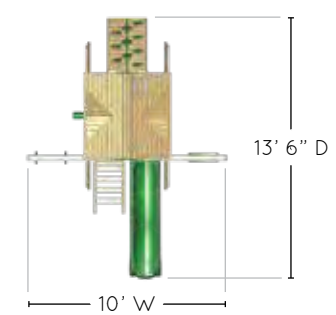

a. Without Optional Monkey Bars   b. With Optional Monkey Bars   c. Rear View Without Optional Monkey Bars

PLATFORM: 4' x 4'
DECK HEIGHT: 4'
SWING SET HEIGHT: 10' 6"

For added safety, we recommend leaving a 6' perimeter around your swing set.

a. Rear View   b. Close-Up View