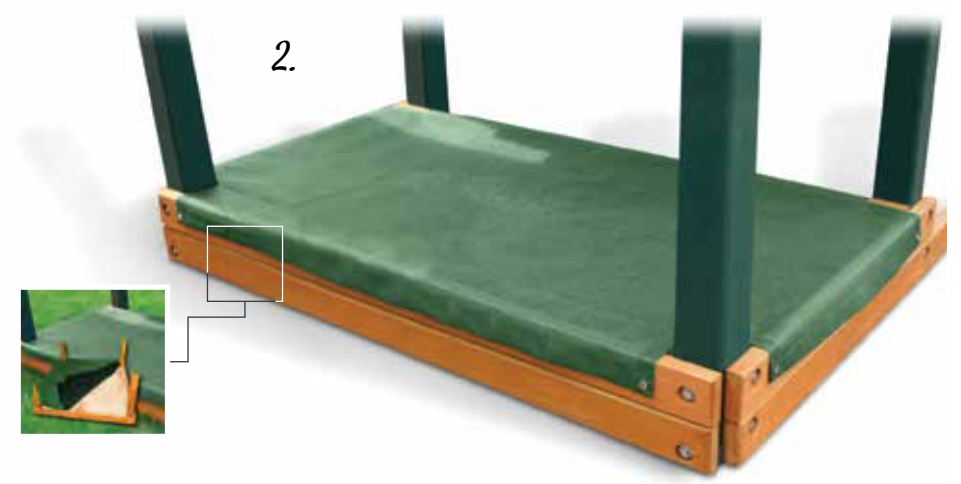

1. Arch Climber

Curved pole with oval rings; fits 5' deck heights; powder-coated steel. Available in green only.

DIMS: 60"H

2. Tree Climber

Wider, curved pole; fits 5' and 6' deck heights; powder-coated steel. Available in green only.

DIMS: 124"H

3. Fireman's Pole

Straight slide pole; fits 5' and 6' deck heights; powder-coated steel. Available in green only.

DIMS: 124"H

4. Corkscrew Climber

Twisted pole; fits 5' and 6' deck heights; powder-coated steel. Available in green only.

DIMS: 124"H

1. Safety Bumper Pad

A single bumper pad adds cushion to 2x4 boards above slides and ladders. Available in blue or green.

2. Sandbox Cover

Keeps out leaves, debris, and pets, too! Easy to snap on or off; resistant to tearing or fraying; includes UV and mildew protectant; available in blue or green.

3. Play Protector

Prevents excessive wear and provides a level landing area under slides and swings. Available in green or red.

DIMS: 24"W x 40"D x 1"H