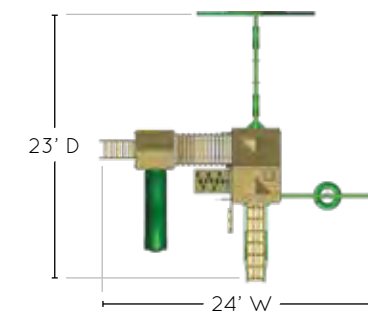

3 Optional Add-Ons

PLATFORM: 4' x 6'
DECK HEIGHT: 5'
SWING SET HEIGHT: 11' - 12'

For added safety, we recommend leaving a 6' perimeter around your swing set.