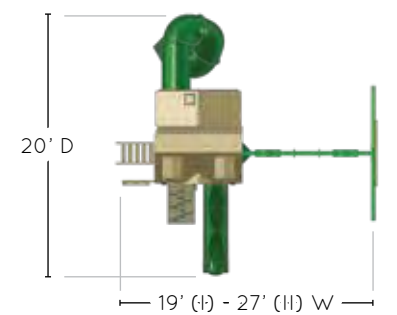

### 1 Framing Options

Timber Shield™

Natural Cedar

*It is a beautiful swing set and my grandson is thrilled with it!*

- Alice W. of Georgia

1<sup>ST</sup> PLATFORM: 4' x 6'  
 1<sup>ST</sup> DECK HEIGHT: 5'  
 2<sup>ND</sup> PLATFORM: 2.5' x 6'  
 2<sup>ND</sup> DECK HEIGHT: 7'  
 SWING SET HEIGHT: 13'