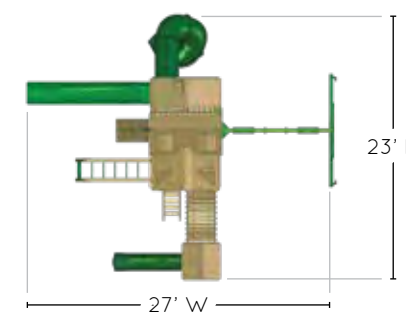

1ST PLATFORM: 3' x 6'
1ST DECK HEIGHT: 4'
2ND PLATFORM: 4' x 6'
2ND DECK HEIGHT: 5'
3RD PLATFORM: 2' 6" x 6'
3RD DECK HEIGHT: 7'
SWING SET HEIGHT: 13'

For added safety, we recommend leaving a 6' perimeter around your swing set.