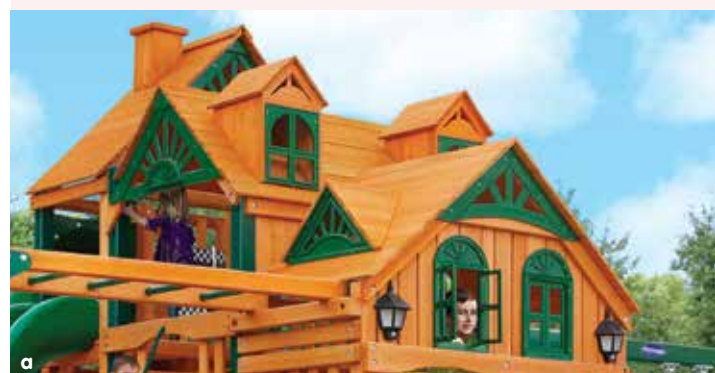

a. Multiple Roof Styles

b. Included Monkey Bars

Everest™