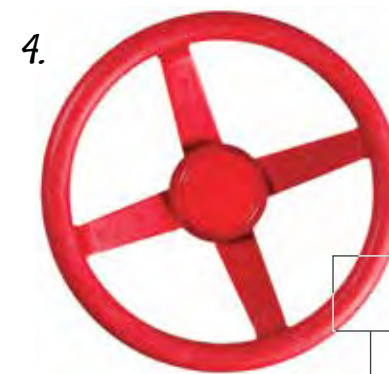

5. Toy Ship's Wheel

Available in green.

DIMS: 12"Dia

6. Large Toy Ship's Wheel

Available in green.

DIMS: 18.5"Dia