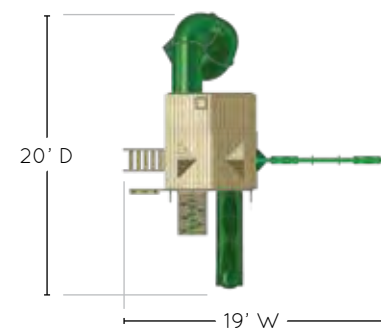

## 3 Optional Add-Ons

1<sup>ST</sup> PLATFORM: 4' x 6'  
 1<sup>ST</sup> DECK HEIGHT: 5'  
 2<sup>ND</sup> PLATFORM: 2.5' x 6'  
 2<sup>ND</sup> DECK HEIGHT: 7'  
 SWING SET HEIGHT: 13'

For added safety, we recommend leaving a 6' perimeter around your swing set.