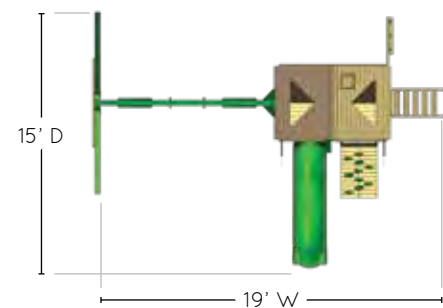

Natural Cedar

**3** Optional Add-Ons

Treehouse Add-On AVAILABLE FOR STANDARD ROOF ONLY

Fort Add-On AVAILABLE FOR STANDARD ROOF ONLY

PLATFORM: 4' x 6'  
DECK HEIGHT: 5'  
SWING SET HEIGHT: 11' - 12'

For added safety, we recommend leaving a 6' perimeter around your swing set.