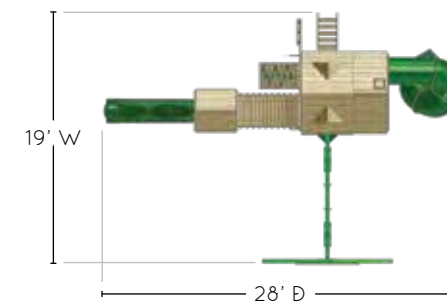

3 Optional Add-Ons

1ST PLATFORM: 4' x 6'
1ST DECK HEIGHT: 5'
2ND PLATFORM: 2.5' x 6'
2ND DECK HEIGHT: 7'
SWING SET HEIGHT: 13'

For added safety, we recommend leaving a 6' perimeter around your swing set.