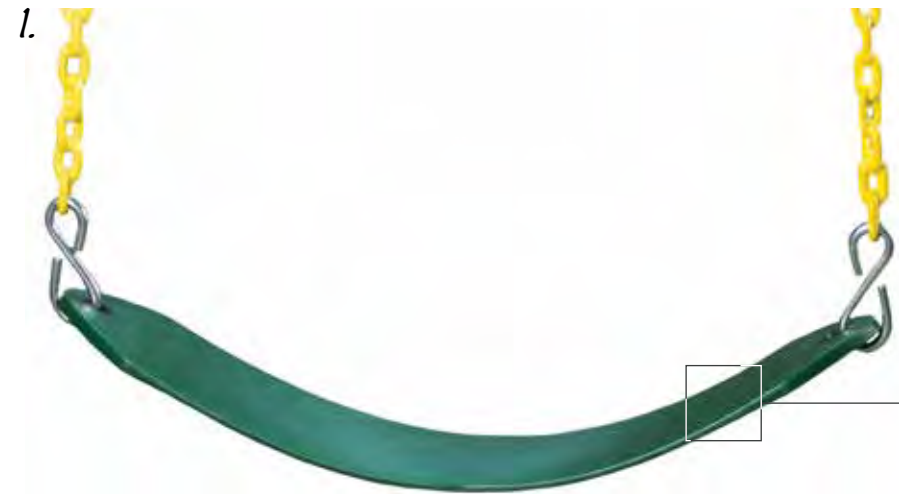

### 3. Eclipse Swing - LG

This swing is out of this world! Attaches to a standard swing position without removing adjacent swinging activities.

**DIMS:** 24"Dia • 65" - 83" Adjustable Rope

### 4. Eclipse Swing - XL

Our extra-large Eclipse Swing has more room for fun! Attaches to a standard swing position.

**DIMS:** 39"Dia • 66" - 84" Adjustable Rope

### 1. Orbit Swing - LG

Catch a ride on our large Orbit Swing! Attaches to a standard swing position without removing adjacent swinging activities.

**DIMS:** 26"Dia • 66" Rope

### 2. Orbit Swing - XL

If the large Orbit Swing isn't big enough for you, try our XL size! Attaches to a standard swing position.

**DIMS:** 33"Dia • 66" Rope