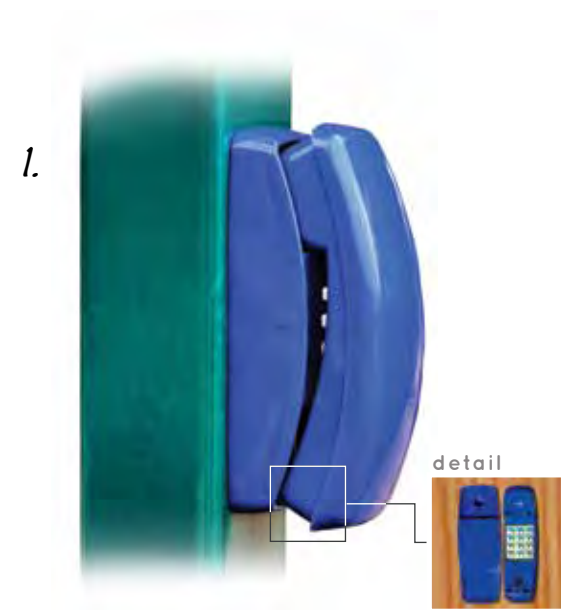

1. Play Telephone

Cordless telephone rings when keys are pressed. Available in blue only.

2. Dinner Bell

Come on, let's play! Authentic dinner bell; metal construction.